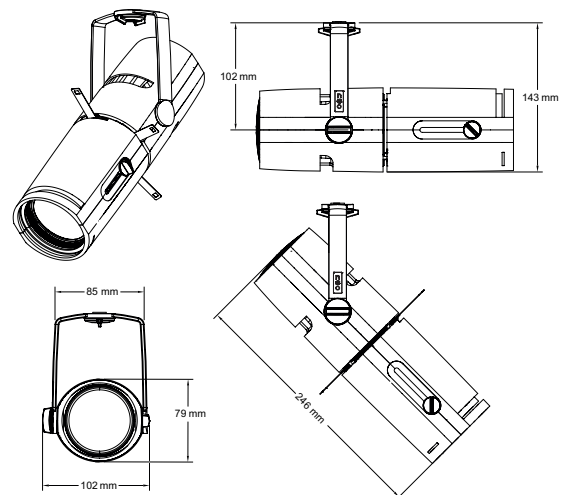

LIGHT DATA

LED Lumen	1910 lm
Luminaire Lumen	1086 lm
CRI	95 (Typical 98 CRI)
Red component R9	>80
MacAdam	2-step ellipse (SDCM 2)

* Data from 3000K, widest beam angle