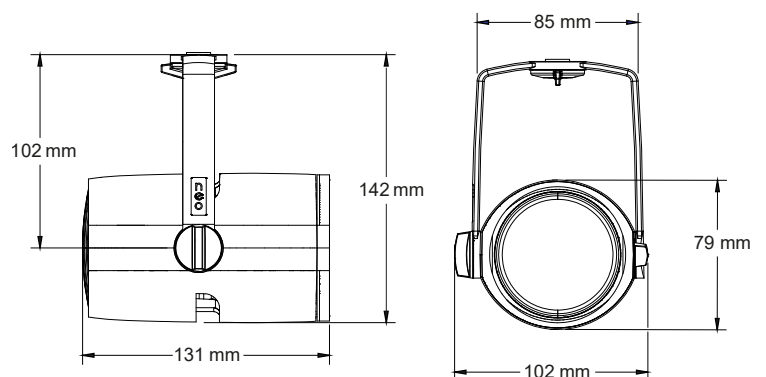

- * Dimming via DALI 1-100%

TECHNICAL SPECIFICATION

Material	Lamp housing made of die-cast aluminium, Adapter housing made of PC 10 GF, Lens of PC+PET
Finish	Grey (RAL 7040) Black (RAL 9005) White (RAL 9016)
System	3-phase circuit track
Protection class	IP20
Operating voltage	230V~ 50/60Hz
Power consumption	24-26W
Rated life	L70 > 55 000h according to TM-21 projection (Ta 25°)
LED failure rate	0,1% 50 000h
Beam angle	Asymmetric
Color temperatures	2700K, 3000K, 4000K
Swivels	>365°
Tilts	>90°
Features	Filter holder, Phase selector, Toolless pan, Tilt lock

LIGHT DATA

LED Lumen	1910 lm
Luminaire Lumen	856 lm
CRI	95 (Typical 98 CRI)
Red component R9	>80
MacAdam	2-step ellipse (SDCM 2)

* Data from 3000K

SPOTLIGHTS
NEO WALL WASHER

NEO WALL WASHER ANALOG

Built-in local dimmer (0-100%)
Slim profile adapter